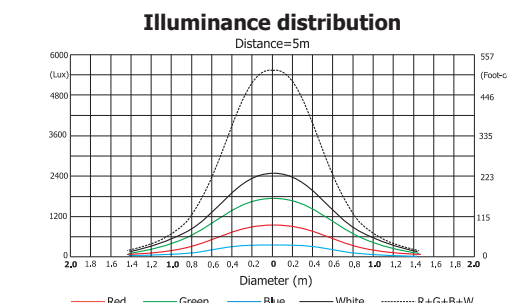

Colours

Individual control of LED rings.