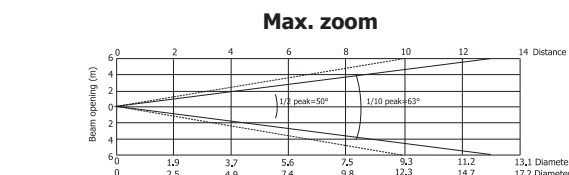

Colours

Individual control of LED rings.