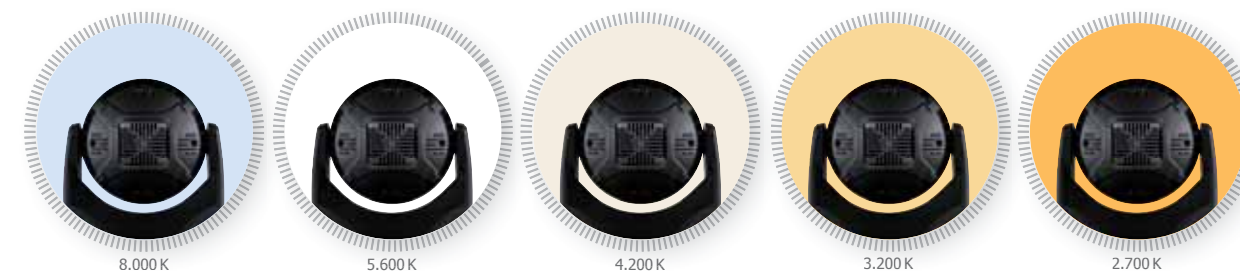

True White Colours