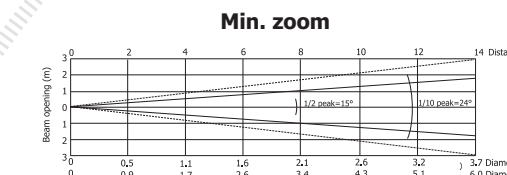

Colours

Individual control of LED rings.