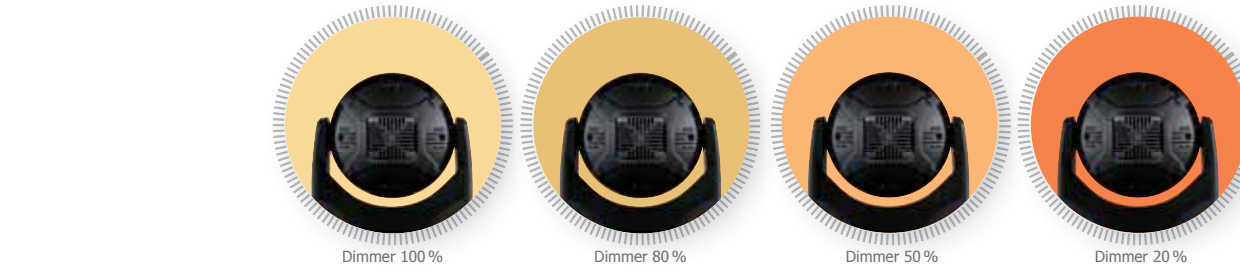

Tungsten effect