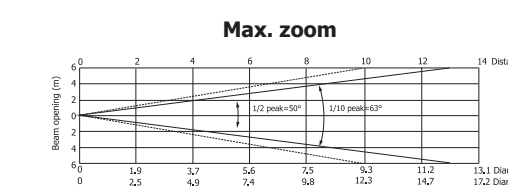

Colours

Individual control of LED rings.