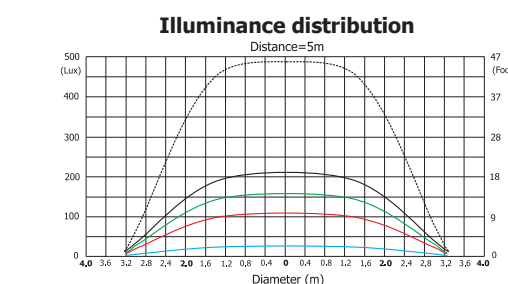

Colours

Individual control of LED rings.