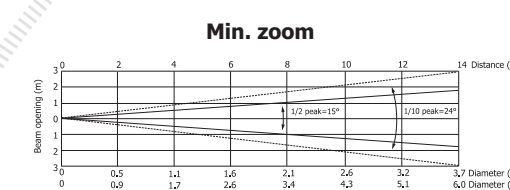

Colours

Individual control of LED rings.