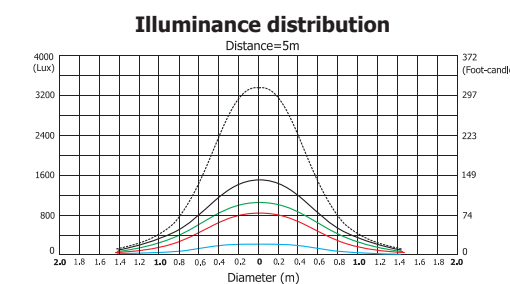

Colours

Individual control of LED rings.