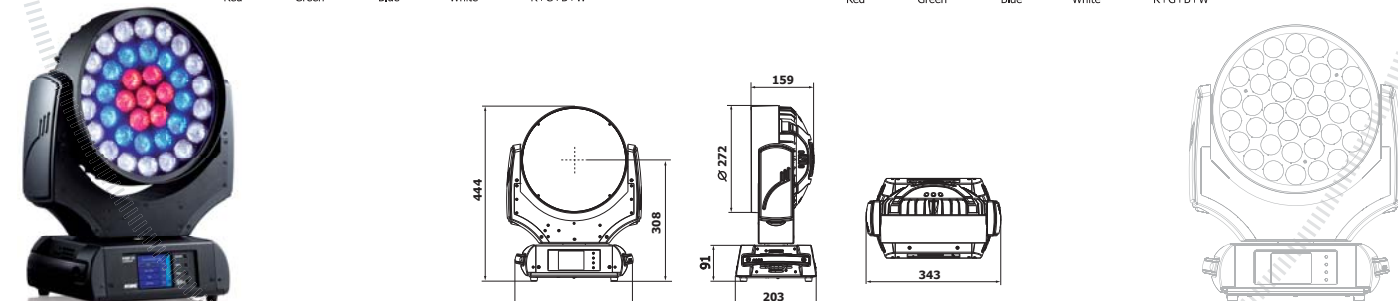

Colours

Individual control of LED rings.