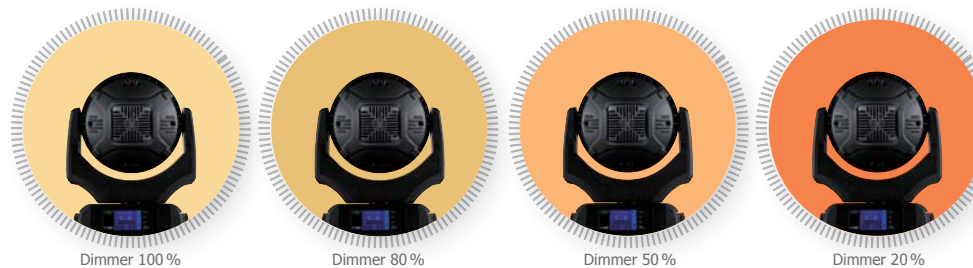

Tungsten effect

In the Halogen lamp mode predefined for White Halogen 2.700 K and 3.200 K, the Dimmer channel initiates halogen lamp-like behaviour (red effect and thermal delay) during dimming.